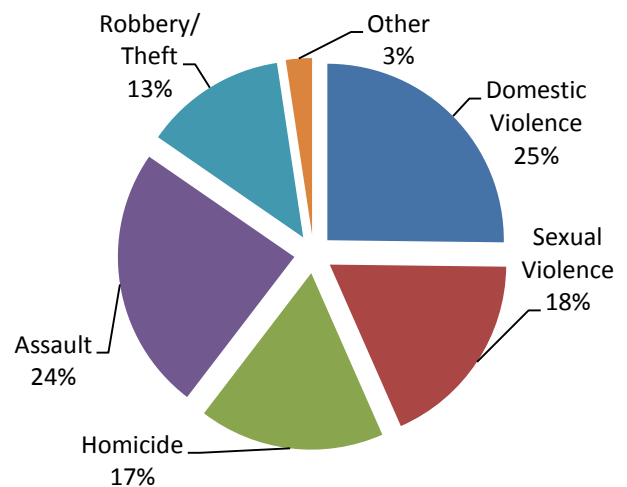

Center for Victims

Start Here. 2014-2015 Annual Report

Center for Victims is the most comprehensive and inclusive provider of services, advocacy, and education for all victims of crime in Allegheny County, and in Pennsylvania. Center for Victims serves those affected by a myriad of crimes, all at different ages and ethnicities.

Types of Crime

55, 976 Hours of Service

Percent of Clients, by age

Female.....68%
Male.....32%

Number of Clients by Crime:

Domestic Violence.....4,069
Sexual Assault.....1,594
Other Crimes.....10,226

Total Agency Clients.....15,889

Center for Victims

Start Here.

Revenue

Total Revenue: \$3,511,060

Expenses

Total Expenses: \$3,519,664

2014-2015 Donors

Individuals: