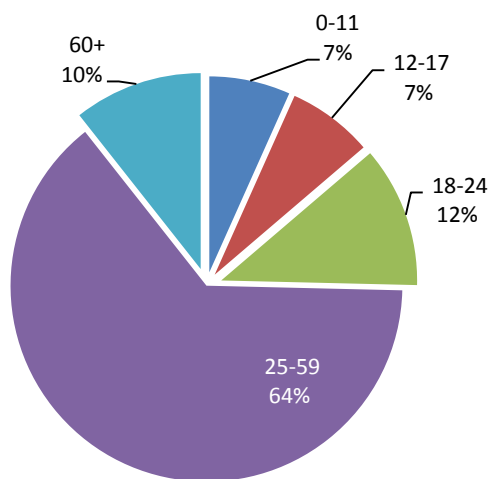

Center for Victims

Start Here. 2014-2015 Annual Report

Center for Victims is the most comprehensive and inclusive provider of services, advocacy, and education for all victims of crime in Allegheny County, and in Pennsylvania. Center for Victims serves those affected by a myriad of crimes, all at different ages and ethnicities.

Types of Crime

55, 976 Hours of Service

Percent of Clients, by age

Female.....68%
Male.....32%

Number of Clients by Crime:

Domestic Violence.....4,069
Sexual Assault.....1,594
Other Crimes.....10,226

Total Agency Clients.....15,889

Center for Victims

Start Here.

Revenue

Total Revenue: \$3,511,060

Expenses

Total Expenses: \$3,519,664

2014-2015 Donors

Individuals: