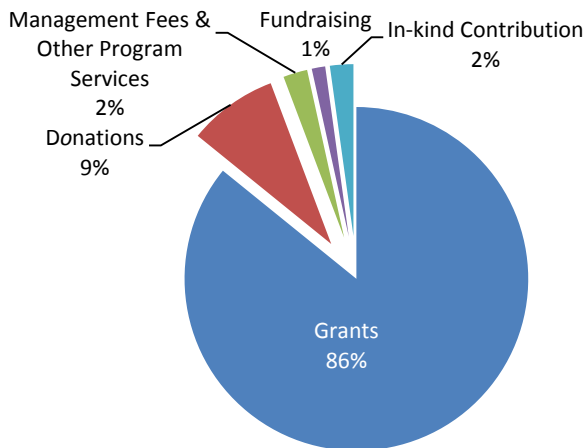

Center for Victims

Start Here. 2014-2015 Annual Report

Center for Victims is the most comprehensive and inclusive provider of services, advocacy, and education for all victims of crime in Allegheny County, and in Pennsylvania. Center for Victims serves those affected by a myriad of crimes, all at different ages and ethnicities.

Types of Crime

55, 976 Hours of Service

Percent of Clients, by age

Female.....68%
Male.....32%

Number of Clients by Crime:

Domestic Violence.....4,069
Sexual Assault.....1,594
Other Crimes.....10,226

Total Agency Clients.....15,889

Center for Victims

Start Here.

Revenue

Total Revenue: \$3,511,060

Expenses

Total Expenses: \$3,519,664

2014-2015 Donors

Individuals: