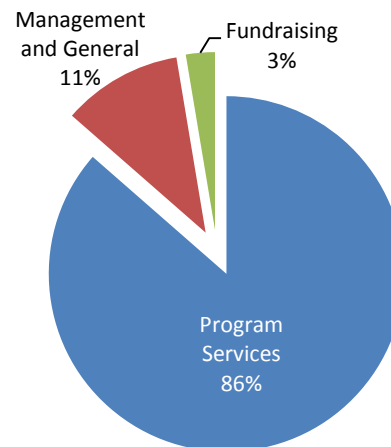

Types of Crime

55, 976 Hours of Service

Percent of Clients, by age

Female.....68%
Male.....32%

Number of Clients by Crime:

Domestic Violence.....4,069
Sexual Assault.....1,594
Other Crimes.....10,226

Total Agency Clients.....15,889

Center for Victims

Start Here.

Revenue

Total Revenue: \$3,511,060

Expenses

Total Expenses: \$3,519,664

2014-2015 Donors

Individuals: