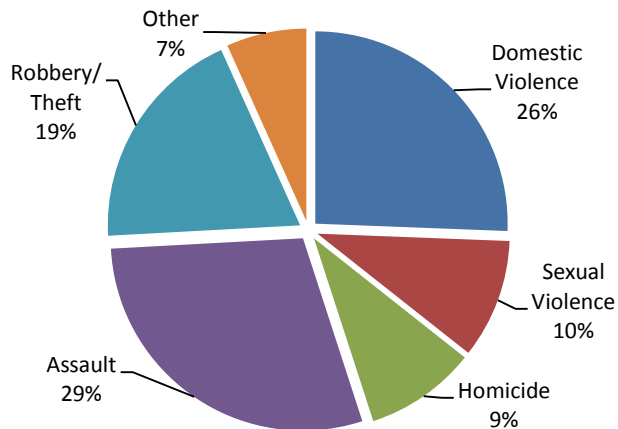

Center for Victims

Start Here. 2014-2015 Annual Report

Center for Victims is the most comprehensive and inclusive provider of services, advocacy, and education for all victims of crime in Allegheny County, and in Pennsylvania. Center for Victims serves those affected by a myriad of crimes, all at different ages and ethnicities.

Types of Crime

55, 976 Hours of Service

Percent of Clients, by age

Female.....68%
Male.....32%

Number of Clients by Crime:

Domestic Violence.....4,069
Sexual Assault.....1,594
Other Crimes.....10,226

Total Agency Clients.....15,889

Center for Victims

Start Here.

Revenue

Total Revenue: \$3,511,060

Expenses

Total Expenses: \$3,519,664

2014-2015 Donors

Individuals: