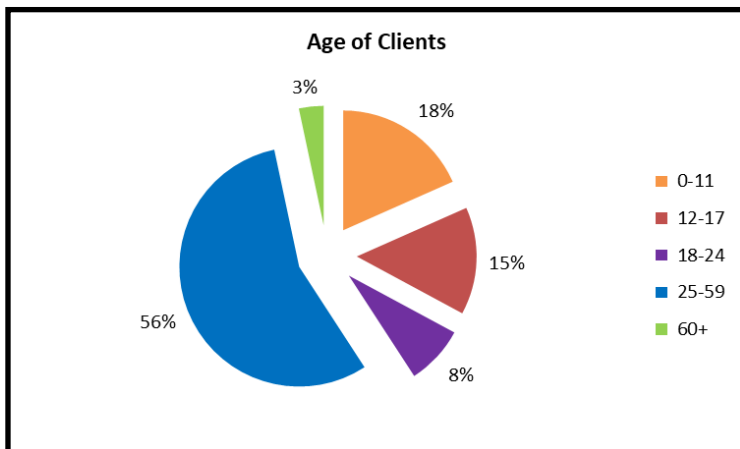

## 2016-2017 Annual Report

Center for Victims is the most comprehensive and inclusive provider of services, advocacy, and education for all victims of crime in Allegheny County, and in Pennsylvania. Center for Victims serves those affected by a myriad of crimes, all at different ages and ethnicities.

### Types of Crime

### Percent of Clients, by age

Female.....3,239  
 Male.....586  
 Transgender.....6

#### Number of Clients by Crime:

Domestic Violence.....3,831  
 Sexual Assault.....1,798  
 Other Crimes.....9,891

**Total Agency Clients.....15,520**