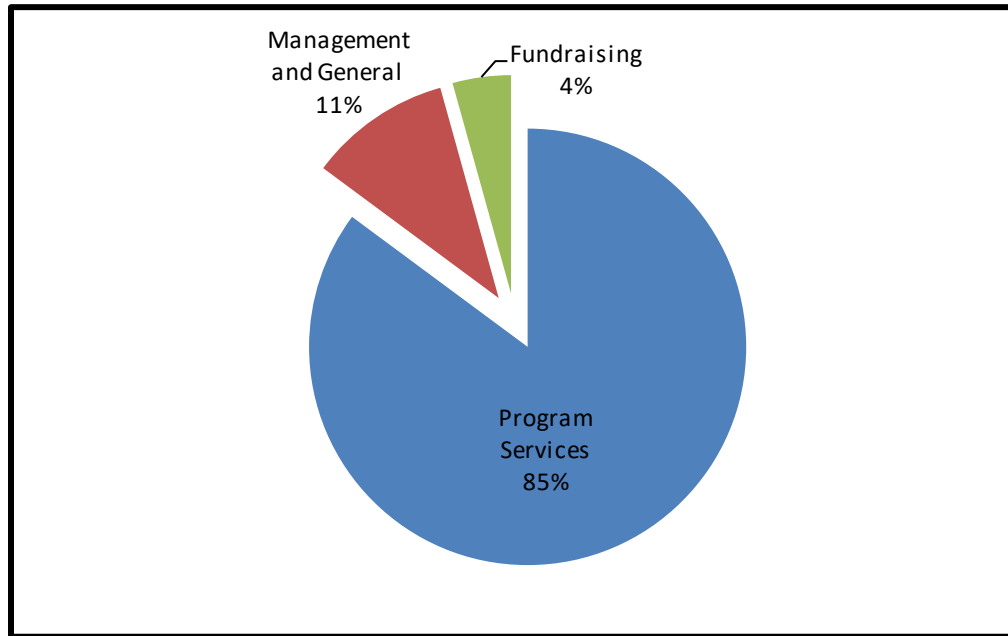

Center for Victims

Expenses