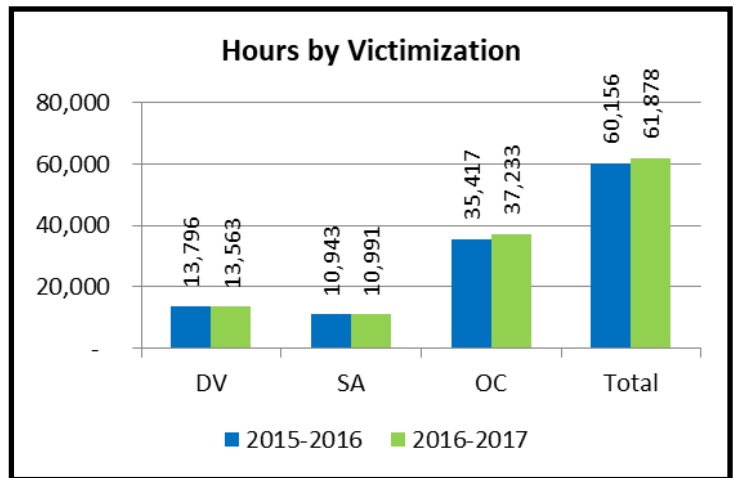

61,878 Hours of Service