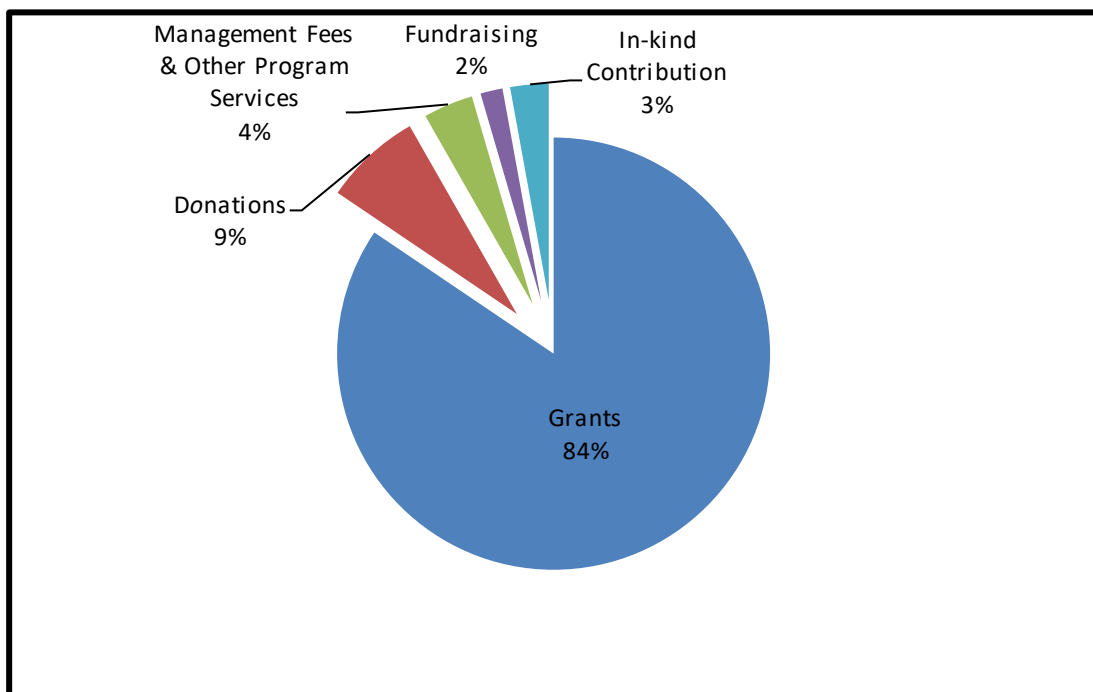

Center for Victims

Expenses

Revenue