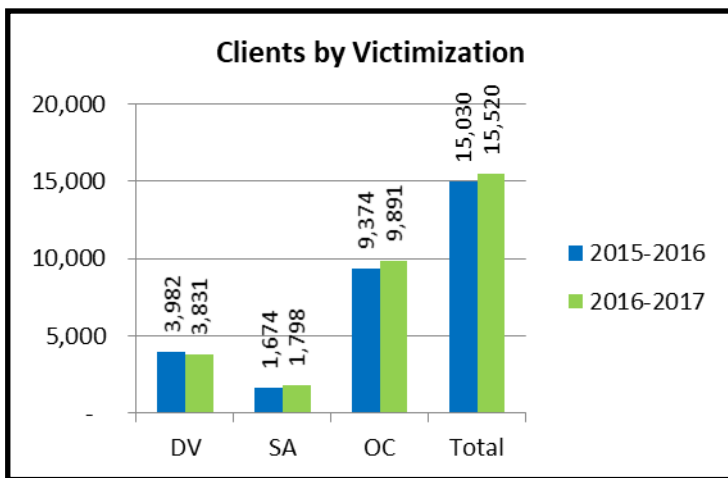

Center for Victims

2016-2017 Annual Report

Center for Victims is the most comprehensive and inclusive provider of services, advocacy, and education for all victims of crime in Allegheny County, and in Pennsylvania. Center for Victims serves those affected by a myriad of crimes, all at different ages and ethnicities.

Types of Crime